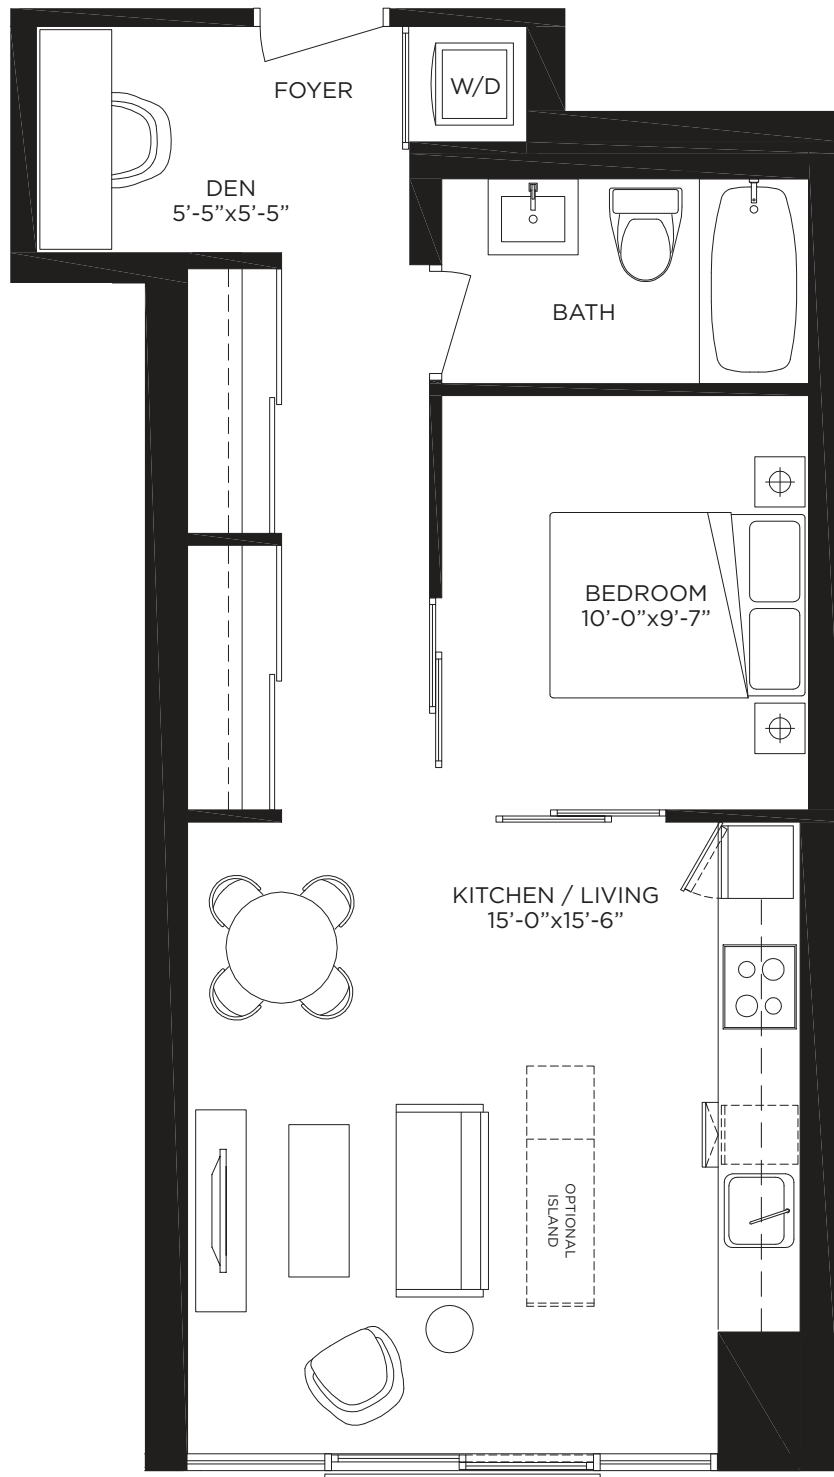

# OXFORD

1 BEDROOM + DEN | 580 SQ FT

**BLUEDIAMOND**  
AT IMPERIAL VILLAGE

▲ N FLOORS 3 - 23

Dimensions, specifications, layouts (including tile patterns), window sizes, mullions, fixture representation, appliance locations, and materials are approximate only, may vary, and are subject to changes without notice as provided in the Agreement of Purchase and Sale. Plans may be reversed. Wall thickness will vary with floor levels reducing room dimensions accordingly. Furniture is not included. Prices are subject to change without notice. E. & O. E. Plans not to scale. For more information on the method used for calculating the floor area of any unit, reference should be made to Builder Bulletin NO. 22 published by Tarion.